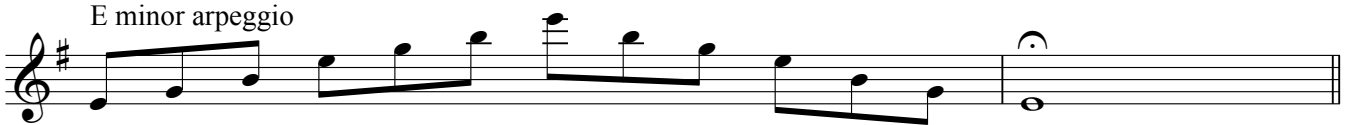

B minor arpeggio

Musical notation for the B minor arpeggio, starting on B4 and ending on B5. The scale is written in treble clef with a key signature of two sharps (F#, C#). The notes are: B4, D5, F#5, B5. The scale is played in a single line with a final whole note B5.

Flute - minor scales round the clock

E melodic minor scale

E harmonic minor scale

E minor arpeggio

A melodic minor scale

A harmonic minor scale

A minor arpeggio

D melodic minor scale

D harmonic minor scale

D minor arpeggio

Flute - minor scales round the clock

G melodic minor scale

Musical notation for the G melodic minor scale, starting on G4 and ending on G5. The scale is written in treble clef with a key signature of two flats (Bb, Eb). The notes are G, A, Bb, C, D, Eb, F, G. The scale is played in a single line with a final whole note G5.